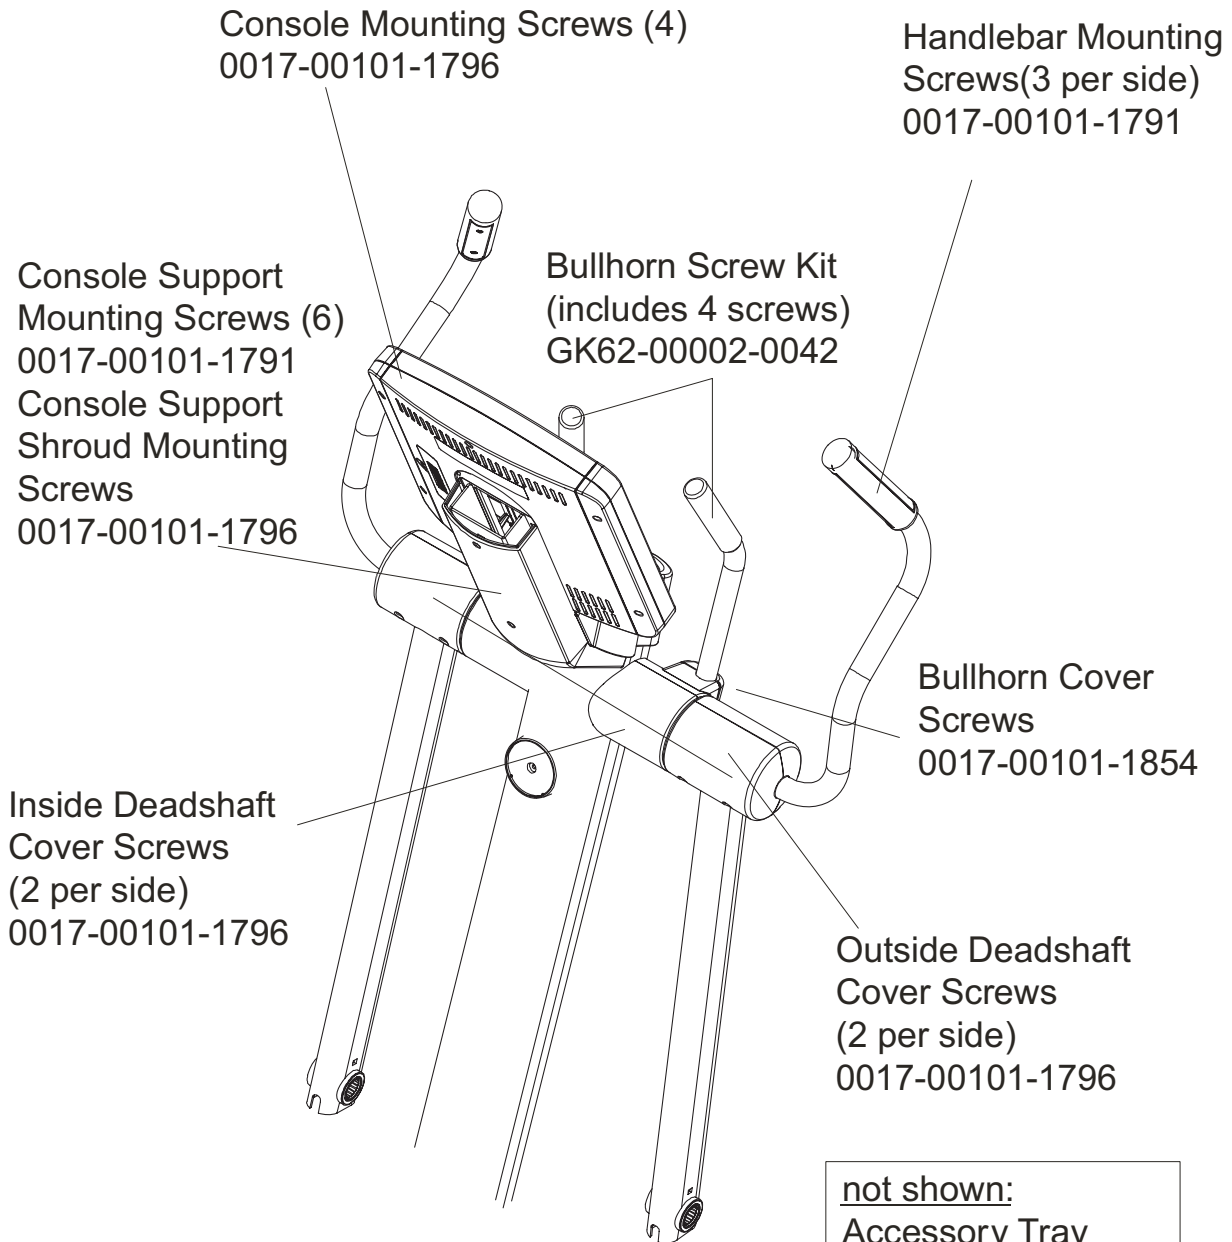

LifeFitness

Classic Cross-trainer CLSXH-0XXX-01
(international only)

Customer Support Services
PARTS MANUAL rev 24 Sep 2009

Console Support and Deadshaft Covers 4
Handlebars and Bullhorns 5
Console and Related Components 6
Upper Frame Hardware 7
Rocker Arms and Pedal Levers 8
Crank Cover and Lower Caps 9
Lower Frame Shrouds and Hardware 10
Pedal Lever Components 11
PCB, Battery, Reed Switch, and Bracket 12
Bearing Insert Assembly 13
Crank Arm Pulley Assembly 14
Drive Module 15
Drive Module Hardware 16
Cables 17

Description	Part No.
OPERATION MANUAL (CD)	OKCD-02003-0001
SERVICE MANUAL	M051-00K62-A149
TOUCH UP PAINT: SPRAY CAN .5 OZ BOTTLE W/APPLICATOR .33 OZ PEN	0017-00008-0204 0017-00008-0205 0017-00008-0206
HARDWARE BAG	AK62-00152-0001
ACCESS PANEL ASSEMBLY CONSISTS OF: 120" COAX CABLE 120" POWER EXTENSION CABLE BRACKET F-TYPE PANEL CONNECTOR #8 PLASTIC GROMMET	AK62-00210-0000 AK32-00020-0002 AK32-00078-0001 OK62-01179-0001 0017-00021-2846 0017-00042-0754
PLUG IN OPTION 120/60	GK62-00002-0018
PLUG IN OPTION 240/50 UK	GK62-00002-0019
PLUG IN OPTION 240v AUS	GK62-00002-0020
PLUG IN OPTION 230/50 CONT	GK62-00002-0021

This treadmill has both Lifepulse sensors and telemetry for reading heart rate.

Language	Part Nos.	
	Console	Overlay/Bezel/Switch
Eng + Met	AK62-00329-0001	AK62-00191-0001
Ger/Met	AK62-00329-0003	AK62-00191-0003
Spn/Met	AK62-00329-0004	AK62-00191-0004
Jap/Met	AK62-00329-0006	AK62-00191-0006
Frn/Met	AK62-00329-0007	AK62-00191-0007
Ital/Met	AK62-00329-0008	AK62-00191-0008
Dut/Met	AK62-00329-0009	AK62-00191-0009
Port/Met	AK62-00329-0010	AK62-00191-0010
Turk/Met	AK62-00329-0014	AK62-00191-0014

not shown:
Accessory Tray
0K62-01022-0000
Mounting Screws (2)
0017-00101-1846

Bearing Insert Assembly
AK62-00299-0000

Service Kit
GK62-00002-0044
kit contents:
Crankshaft (1)
Bearings (2)
Bearing Flanges (2 sets)
Nuts (4)
Washers (4)